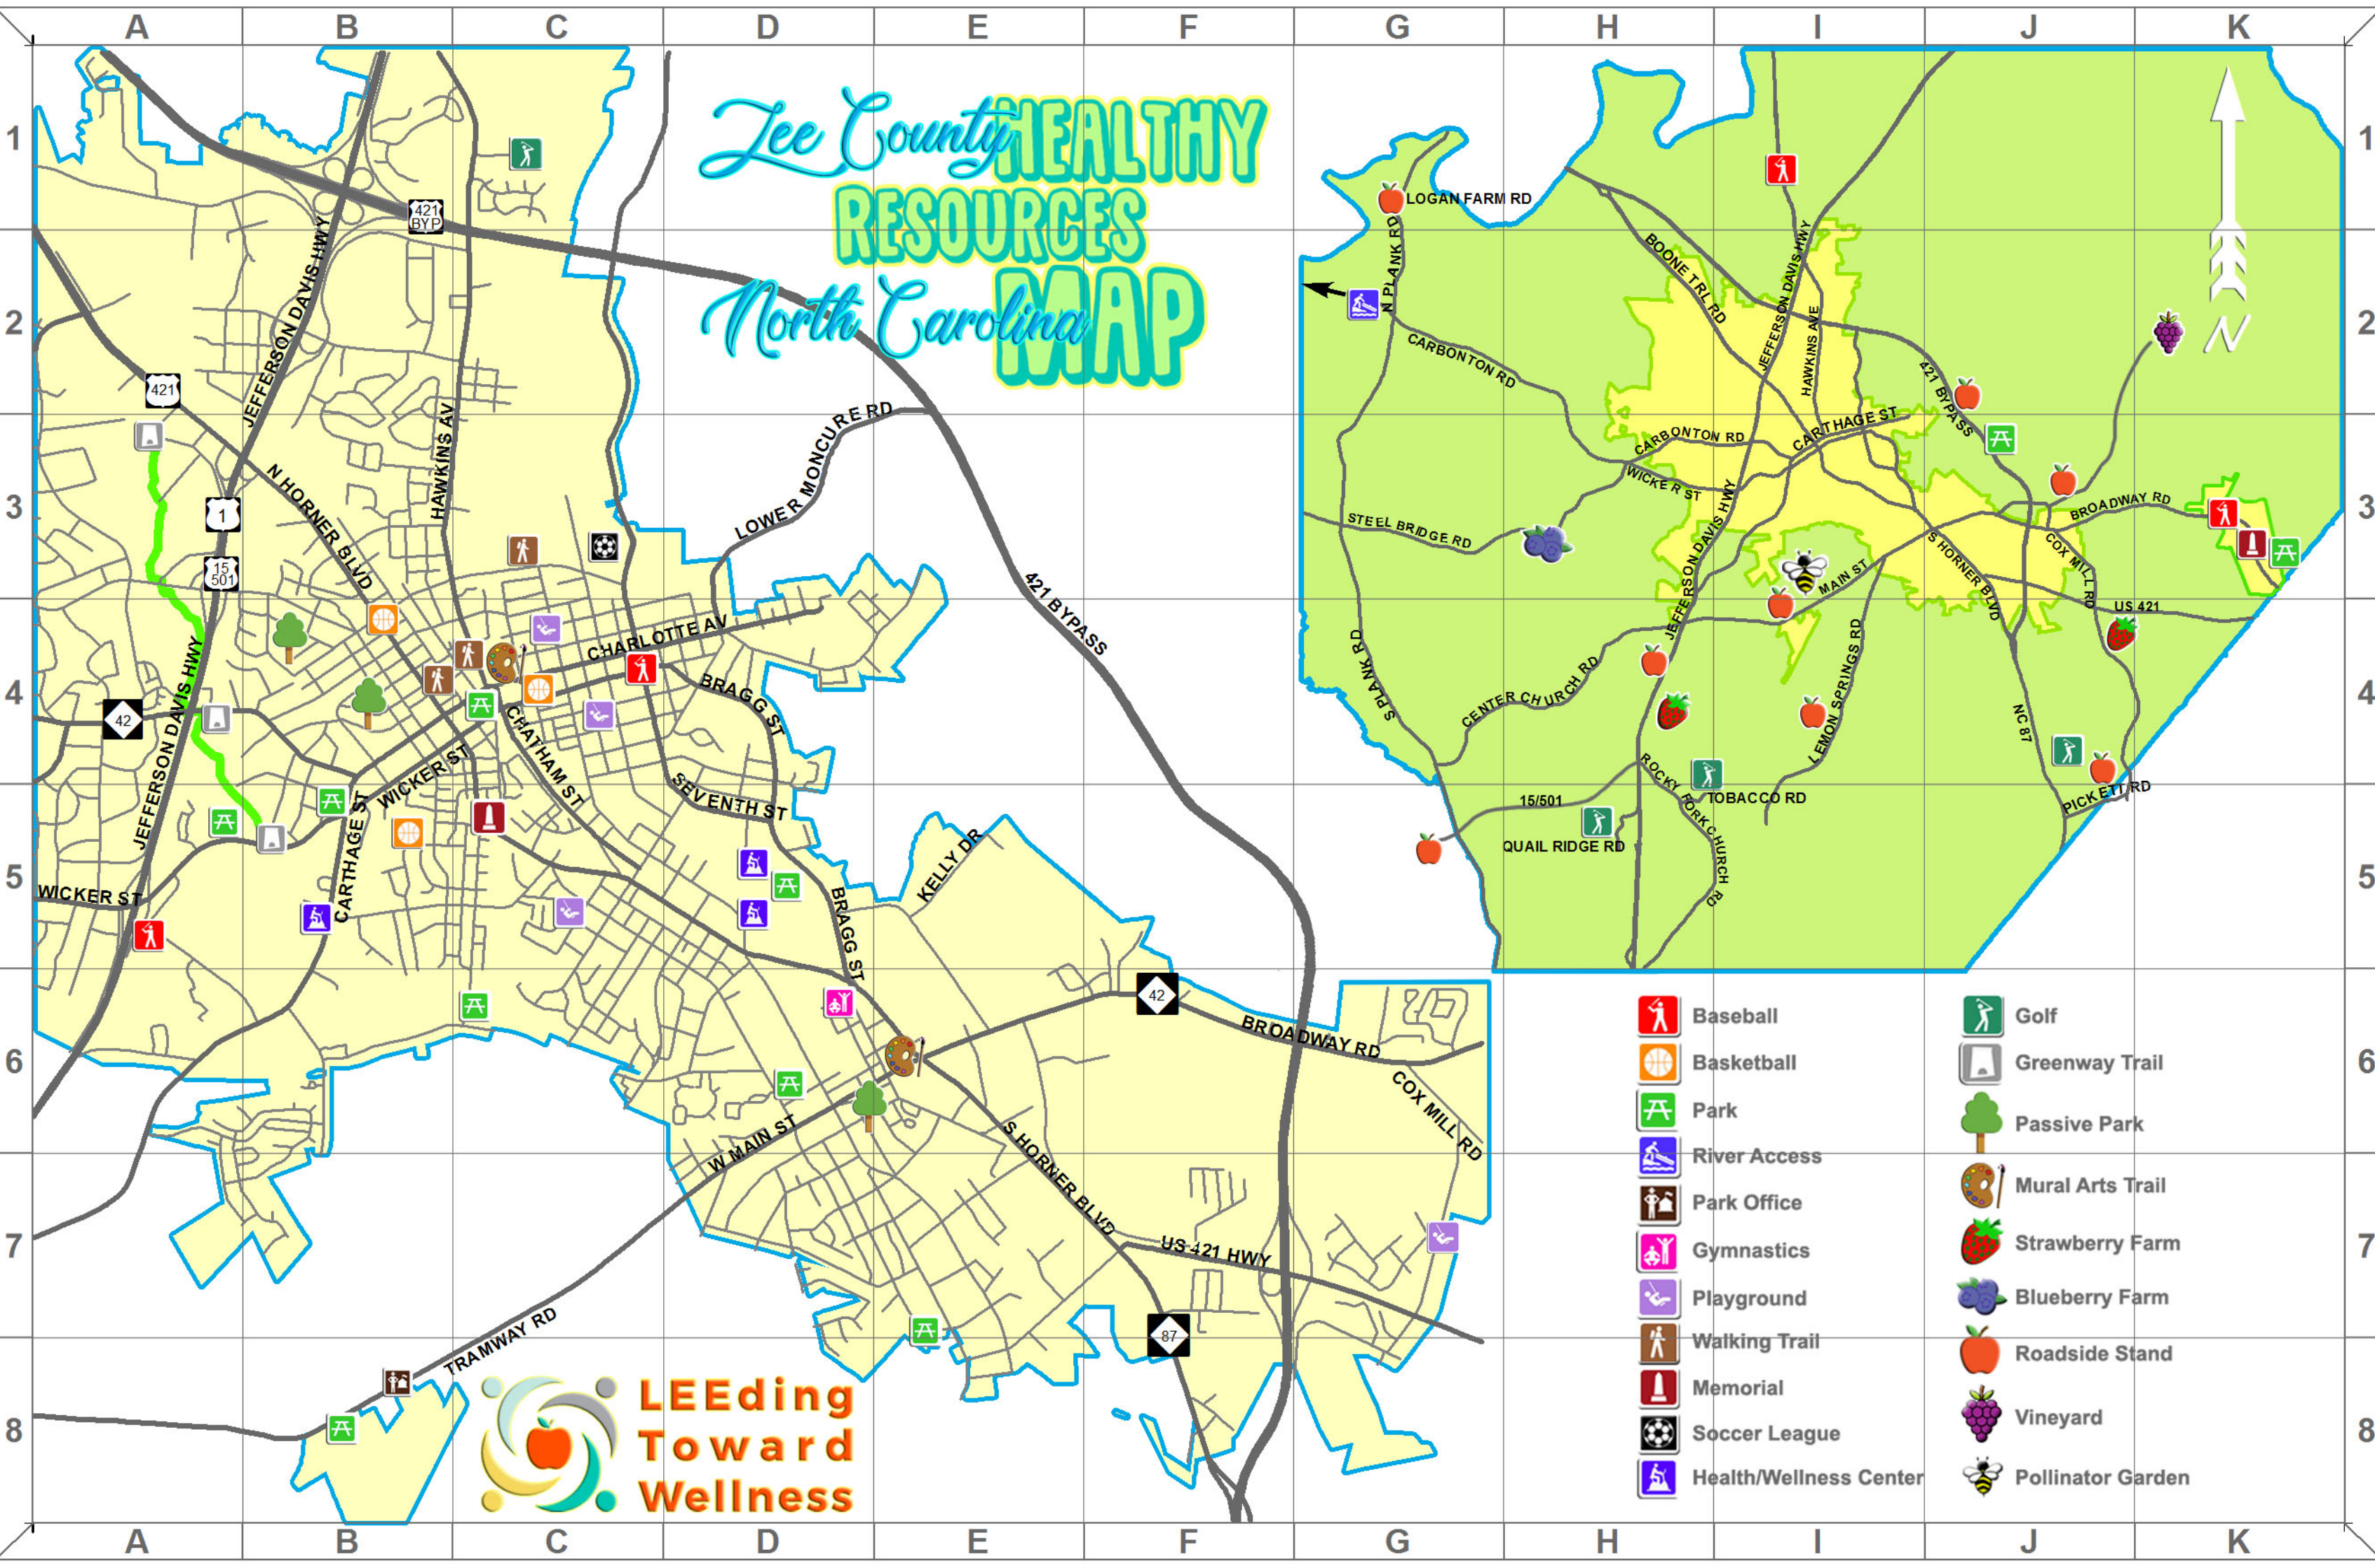

# Lee County HEALTHY RESOURCES MAP North Carolina

**LEEding Toward Wellness**

- |   |                        |   |                   |
|---|------------------------|---|-------------------|
|  | Baseball               |  | Golf              |
|  | Basketball             |  | Greenway Trail    |
|  | Park                   |  | Passive Park      |
|  | River Access           |  | Mural Arts Trail  |
|  | Park Office            |  | Strawberry Farm   |
|  | Gymnastics             |  | Blueberry Farm    |
|  | Playground             |  | Roadside Stand    |
|  | Walking Trail          |  | Vineyard          |
|  | Memorial               |  | Pollinator Garden |
|  | Soccer League          |   |                   |
|  | Health/Wellness Center |   |                   |

Town of Broadway · (919) 258-9922 · broadwaync.com				
	Name	Amenities	Address	Grid
	Veterans Memorial Pavilion	Memorial	210 Main St.	K3
	Watson Lake Park	Fishing, Playground, Shelter (Indoor)	102 East Lake Drive	K3