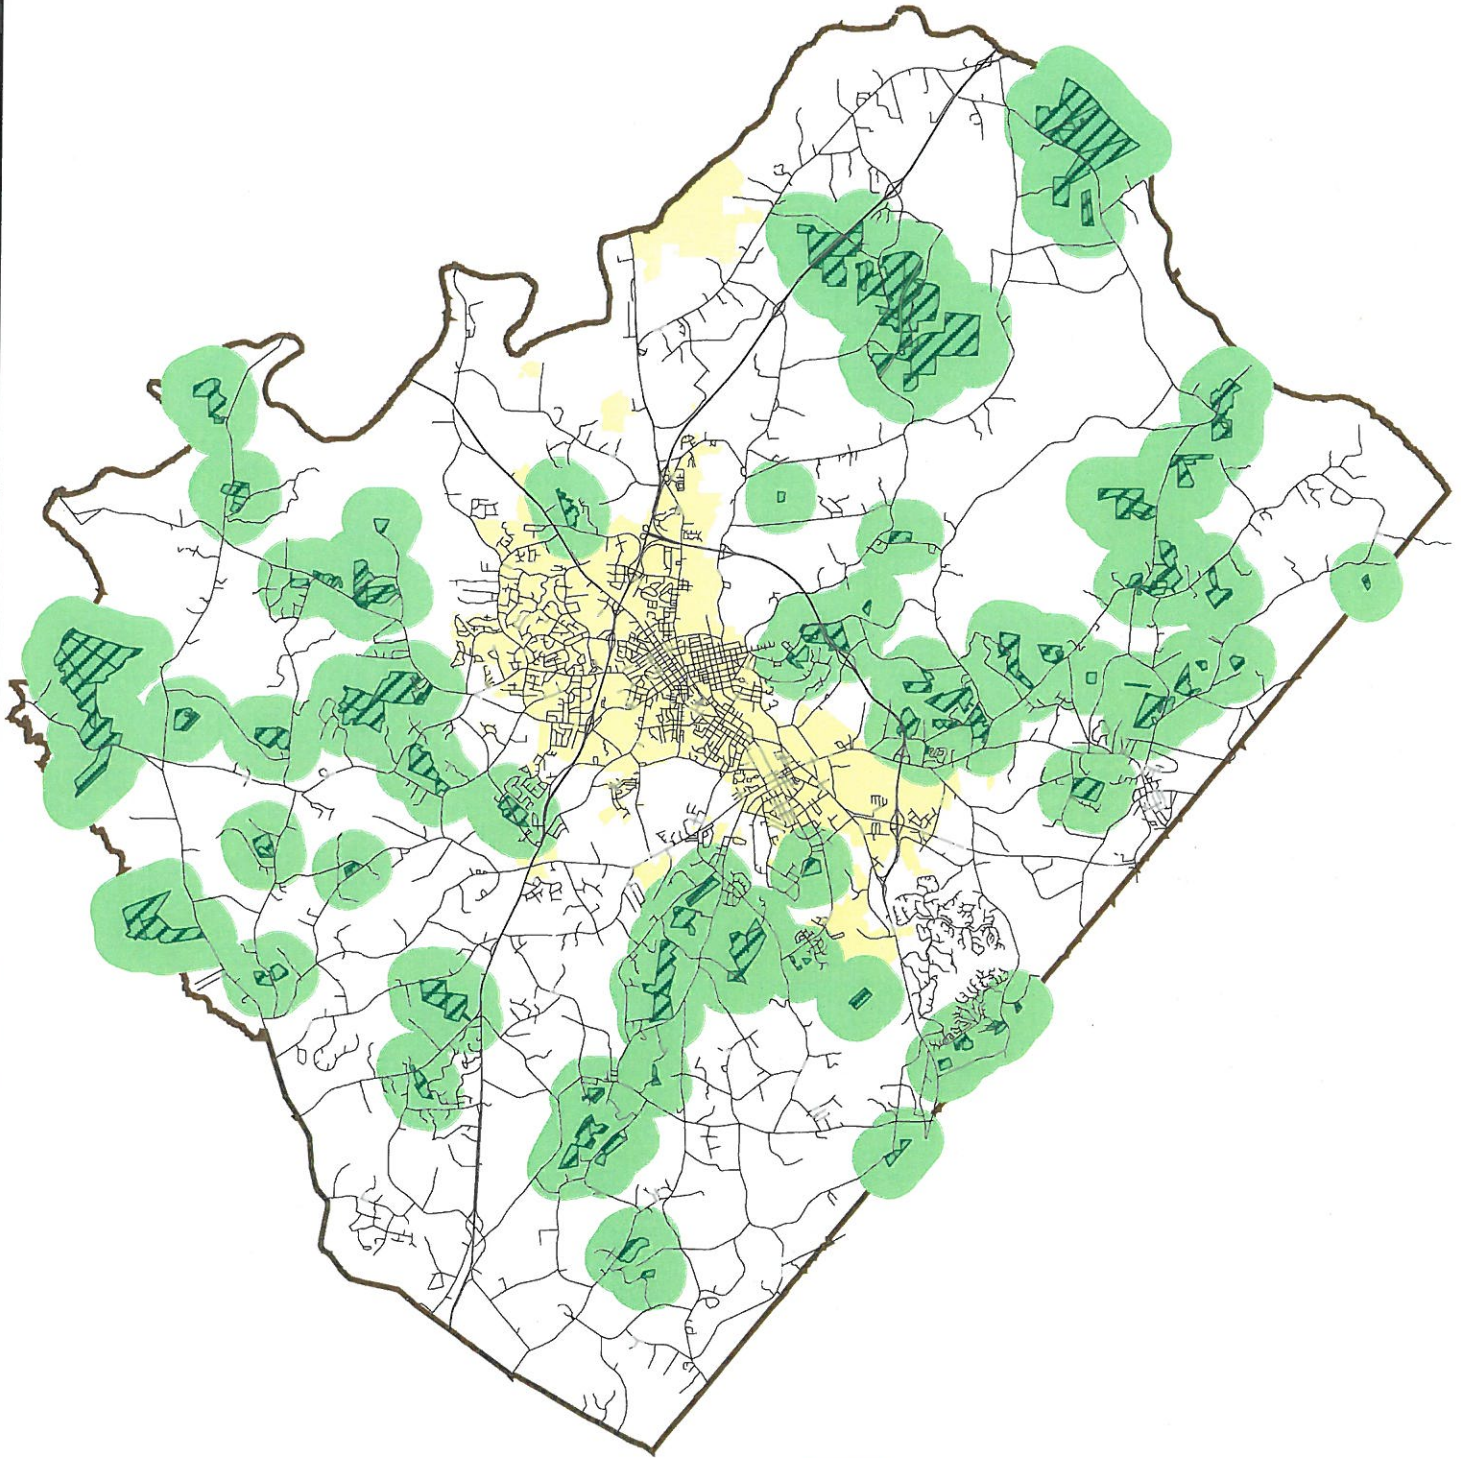

VAD in Lee County

3 0 3 Miles

-  Notification Radius 1/2 Mile
-  VAD Voluntary Ag District
-  County Boundary
-  City of Sanford