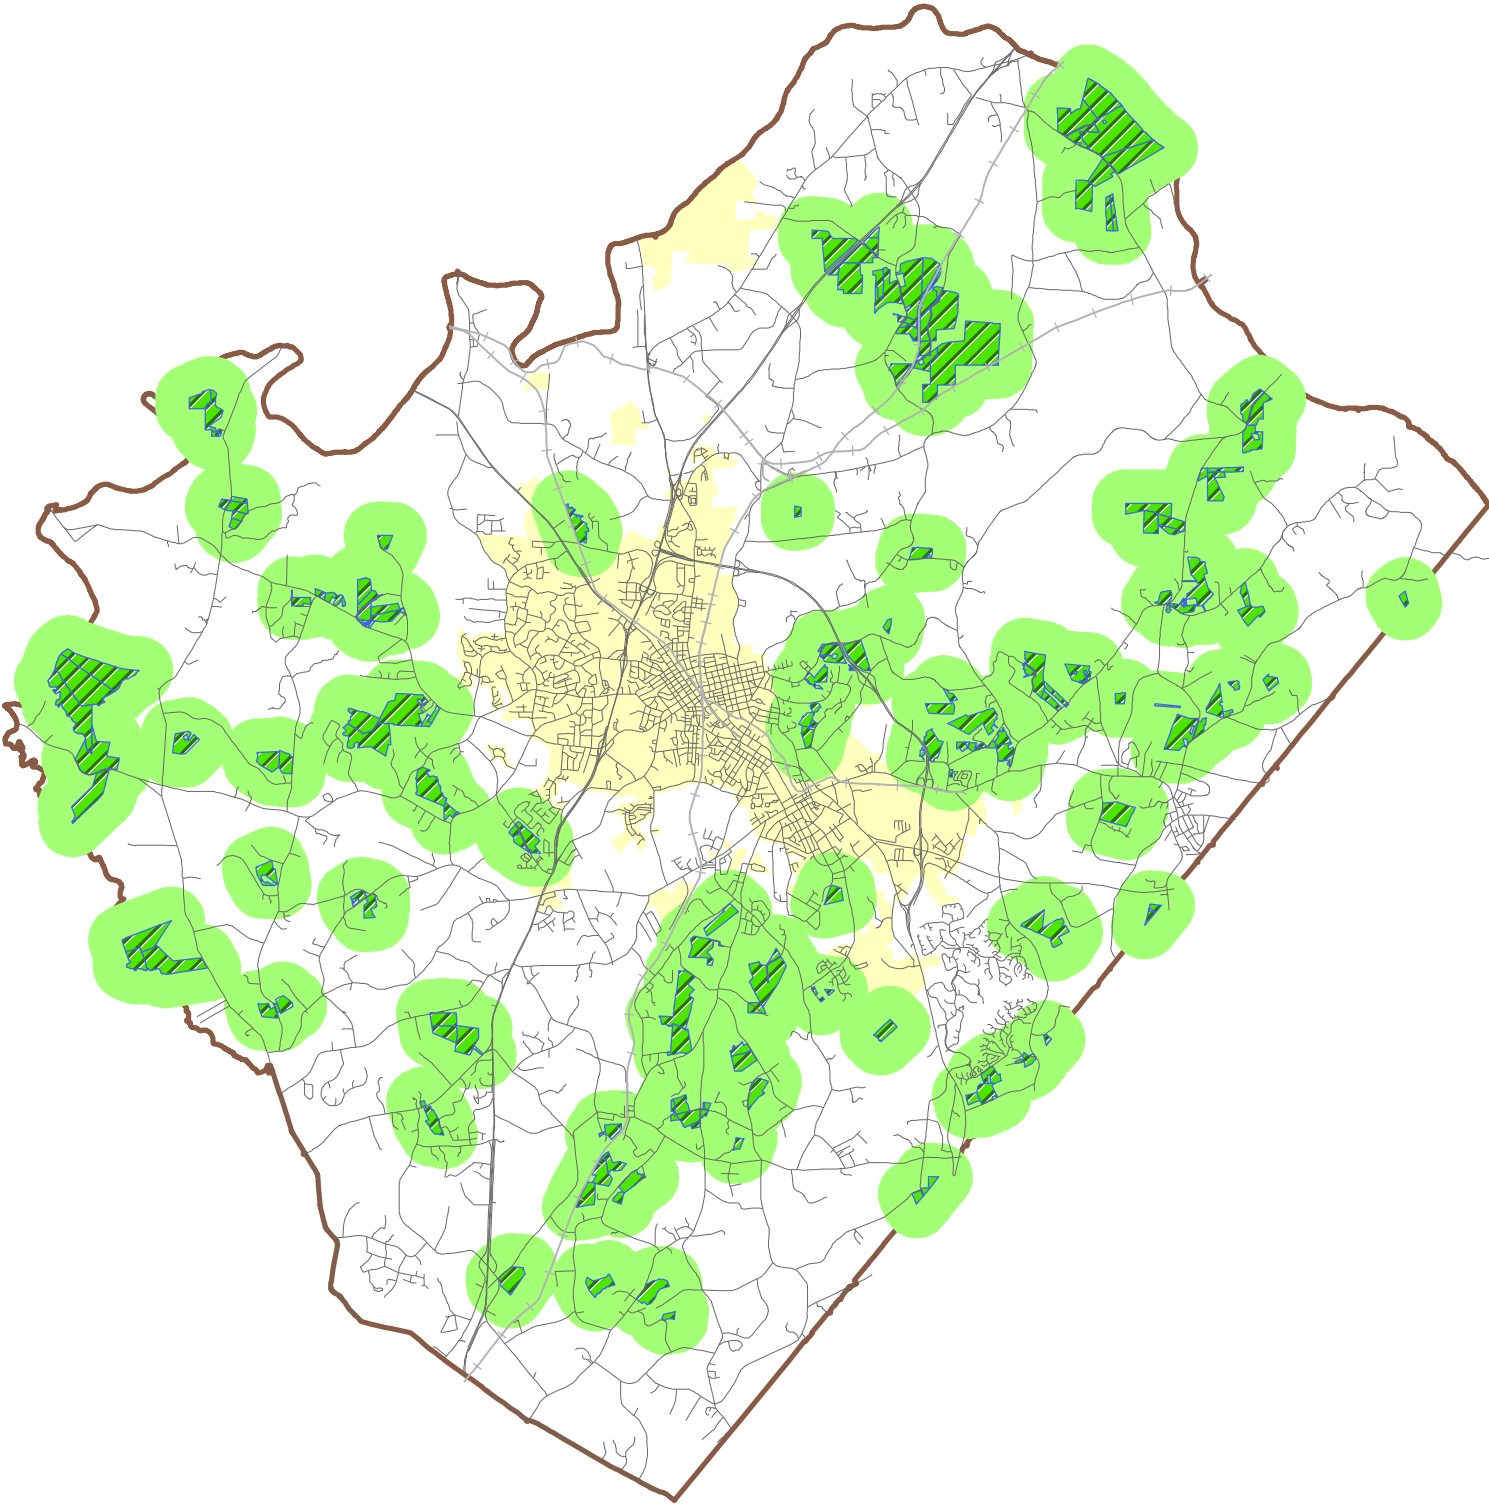

VAD in Lee County

-  Notification Radius 1/2 Mile
-  VAD Voluntary Ag District
-  County Boundary
-  City of Sanford

4 2 0 4 Miles